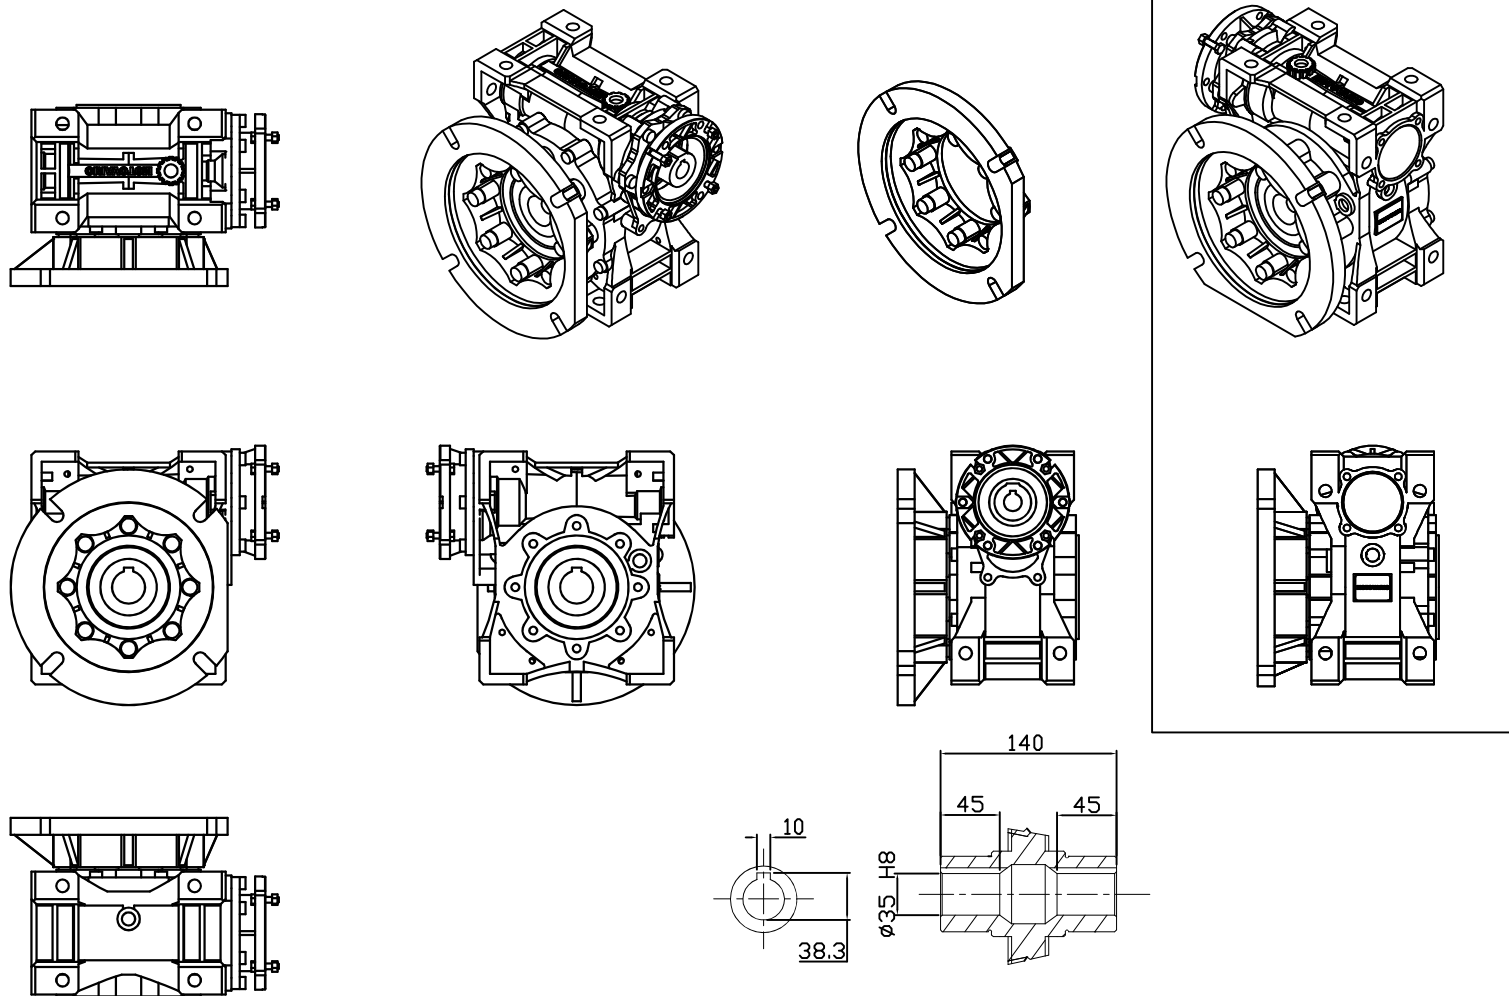

REDUCER SPEC	
MODEL	NMRV-P 090 FB
SERVICE FACTOR	
RATIO	
OUTPUT [rpm]	
OUTPUT TORQUE [Nm]	
WEIGHT [kg]	13

OUTPUT HOLLOW SHAFT

 **(주)한국체인모터**

Tel. 032-815-8888 Fax. 815-8020
www.hcmfa.com

PROJECT		MOTOVARIO					
DRAWN	SEO Y.S	DATE		REV	A	SCALE	1:1
CHECKED	KIM J.S	DATE		UNIT	MM	PAGE	-
APPROVED	LEE J.Y	DATE		